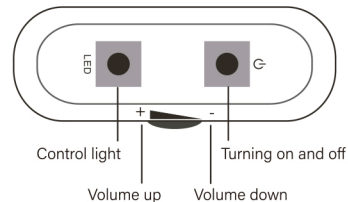

3. Operating keyboard instructions

Reminder

1. Speaker power supply is DC 5V, audio input is 3.5mm universal audio interface.
2. When the speakers are used and placed, should be placed in a cool and dry environment, not in humid places, not close to high temperature objects, when placed, please pay attention to anti fall.
3. This machine adopts DC 5V power supply, it is connected with USB thread head, and can not use too high or low voltage. This machine only supports 3.5mm universal audio interface as input, other audio input interface is not supported.
4. Please don't open the rear shell at will. If it needs repairing, please send it to our company or professional maintenance staff.

MORE INFORMATION AT www.tempestofficial.com

TEMPEST

110.00 mm

110.00 mm

80.00 mm

80.00 mm